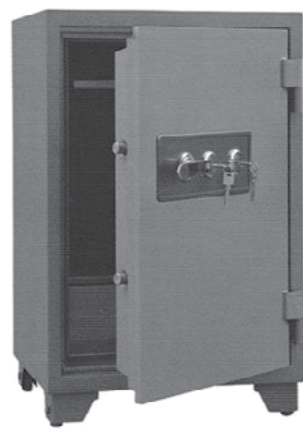

HB 80

HB 80 Dial

Model	Outside (mm) H*W*D	Inside (mm) H*W*D	Drawers	Shelves	Weight Kgs	Capacity Liters	Lock System		
							K	D	T
HB 67	652*464*450	428*320*310	7	-	95	42.4	✓	✓	✓
HB 70	696*506*470	470*360*310	1	1	105	52.4	✓	✓	✓
HB 80	800*602*560	574*456*360	1	1	162	94.2	✓	✓	✓