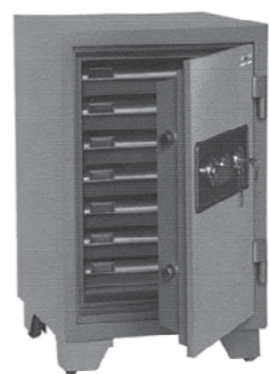

HB 67

Model	Outside (mm) H*W*D	Inside (mm) H*W*D	Drawers	Shelves	Weight Kgs	Capacity Liters	Lock System		
							K	D	T
HB 67	652*464*450	428*320*310	7	-	95	42.4	✓	✓	✓
HB 70	696*506*470	470*360*310	1	1	105	52.4	✓	✓	✓
HB 80	800*602*560	574*456*360	1	1	162	94.2	✓	✓	✓

Model	Outside (mm) H*W*D	Inside (mm) H*W*D	Drawers	Shelves	Weight Kgs	Capacity Liters	Lock System		
							K	D	T
HB 22	817*510*720	272*355*630	2	-	165	65.9	✓	✓	✓
HB 33	1119*510*720	272*385*630	3	-	240	65.9	✓	✓	✓
HB 44	1545*510*720	272*385*630	4	-	320	65.9	✓	✓	✓

Model	Outside (mm) H*W*D	Inside (mm) H*W*D	Drawers	Shelves	Weight Kgs	Capacity Liters	Lock System		
							K	D	T
HB 100	1000*602*560	774*456*360	1	2	200	127	✓	✓	✓
HB 120	1200*602*560	974*456*360	1	2	260	159.9	✓	✓	✓
HB 140	1400*750*650	1145*575*475	1	3	320	312.7	✓	✓	✓
HB 170	1700*750*650	1445*575*475	1	3	470	394.7	✓	✓	✓

Model	Outside (mm) H*W*D	Inside (mm) H*W*D	Drawers	Shelves	Weight Kgs	Capacity Liters	Lock System		
							K	D	T
HB 2150	1500*1200*650	1240*1015*425	2	3	600	535	✓	✓	✓
HB 2180	1800*1200*650	1540*1015*425	2	3	750	664	✓	✓	✓